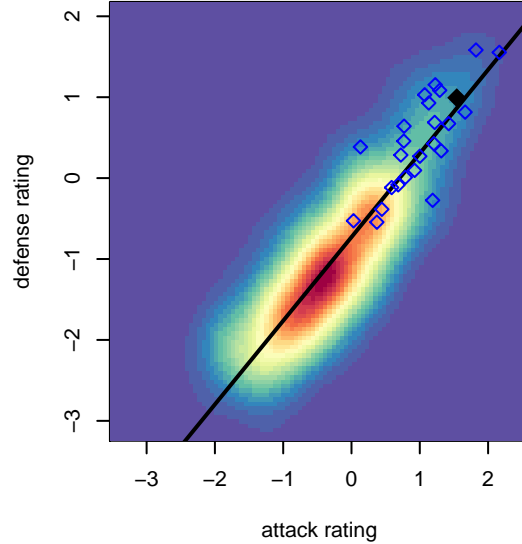

Crossfire Premier A B05

Crossfire Premier SC
 Redmond, WA
 B05 total strength=1166
 attack=4.67 defense=2.7
 fall league = RCL B05 Div 1 9Aside
 spr league = Win RCL B05 Div 1
 notes= James 2014-5

alt names used:
 CROSSFIRE PREMIER B05 A (WA)
 CROSSFIRE PREMIER B05A
 Crossfire BU12A
 Crossfire Premier B05 A
 CROSSFIRE PREMIER B2005 A (WA)
 Crossfire Premier B05 A
 Crossfire Premier B05 A

**attack and defense variance (black dot)
relative to other teams
and top 10 in region**

**attack and defense rating
relative to others at age
and all opponents in last 13 months**

Performance relative to 13 month average