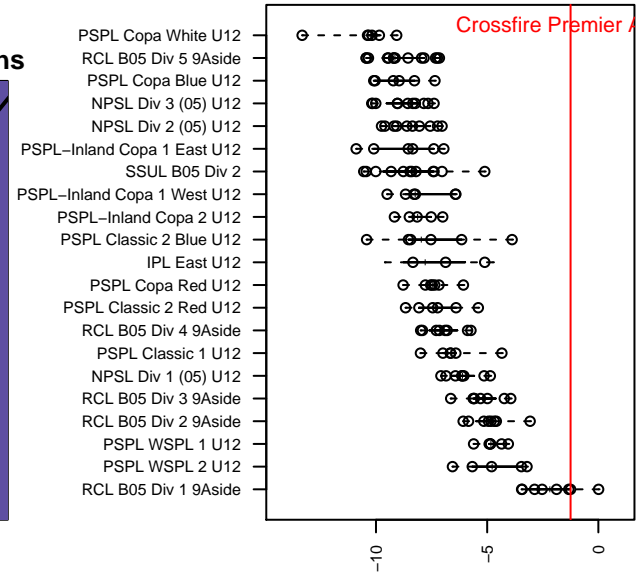

Crossfire Premier A B05

Crossfire Premier SC
 Redmond, WA
 B05 total strength=1166
 attack=4.67 defense=2.7
 fall league = RCL B05 Div 1 9Aside
 spr league = Win RCL B05 Div 1
 notes= James 2014-5

alt names used:
 CROSSFIRE PREMIER B05 A (WA)
 CROSSFIRE PREMIER B05A
 Crossfire BU12A
 Crossfire Premier B05 A
 CROSSFIRE PREMIER B2005 A (WA)
 Crossfire Premier B05 A
 Crossfire Premier B05 A

**attack and defense variance (black dot)
relative to other teams
and top 10 in region**

**attack and defense rating
relative to others at age
and all opponents in last 13 months**

Performance relative to 13 month average