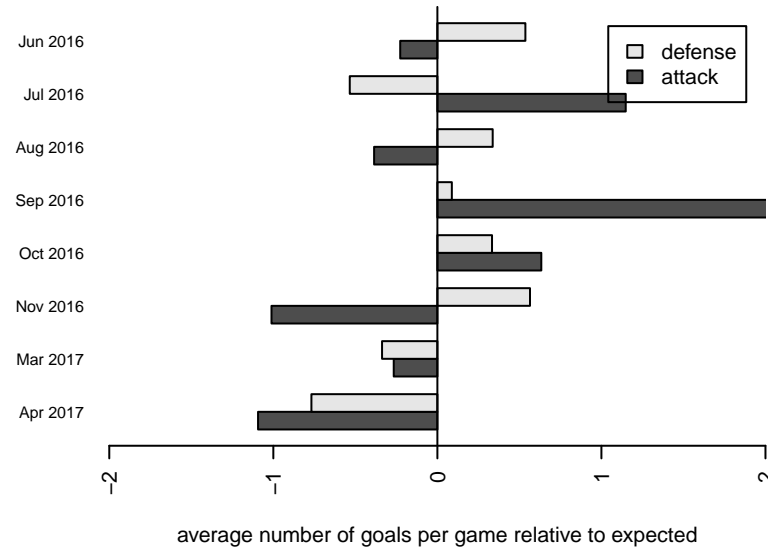

Performance relative to 13 month average