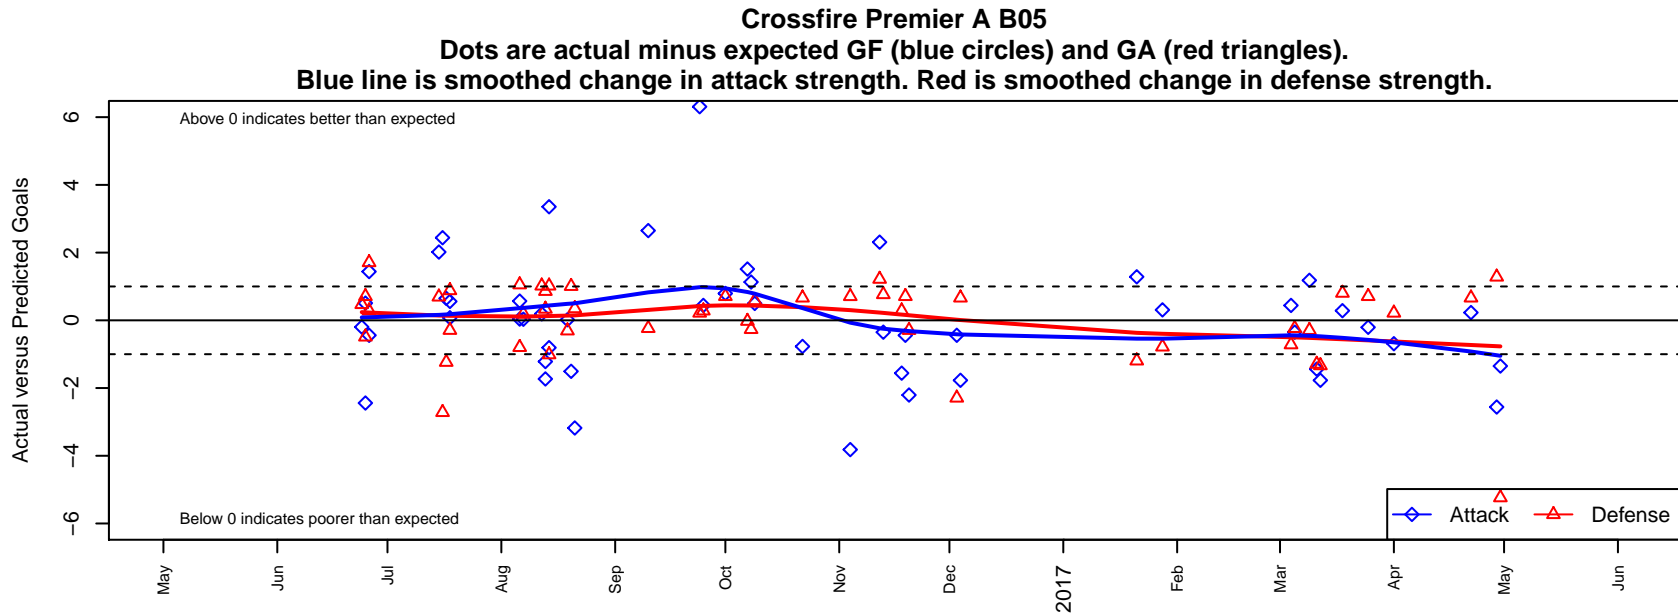

Crossfire Premier A B05

Crossfire Premier SC
 Redmond, WA
 B05 total strength=1166
 attack=4.67 defense=2.7
 fall league = RCL B05 Div 1 9Aside
 spr league = Win RCL B05 Div 1
 notes= James 2014-5

alt names used:
 CROSSFIRE PREMIER B05 A (WA)
 CROSSFIRE PREMIER B05A
 Crossfire BU12A
 Crossfire Premier B05 A
 CROSSFIRE PREMIER B2005 A (WA)
 Crossfire Premier B05 A
 Crossfire Premier B05 A

**attack and defense variance (black dot)
relative to other teams
and top 10 in region**

**attack and defense rating
relative to others at age
and all opponents in last 13 months**

Performance relative to 13 month average