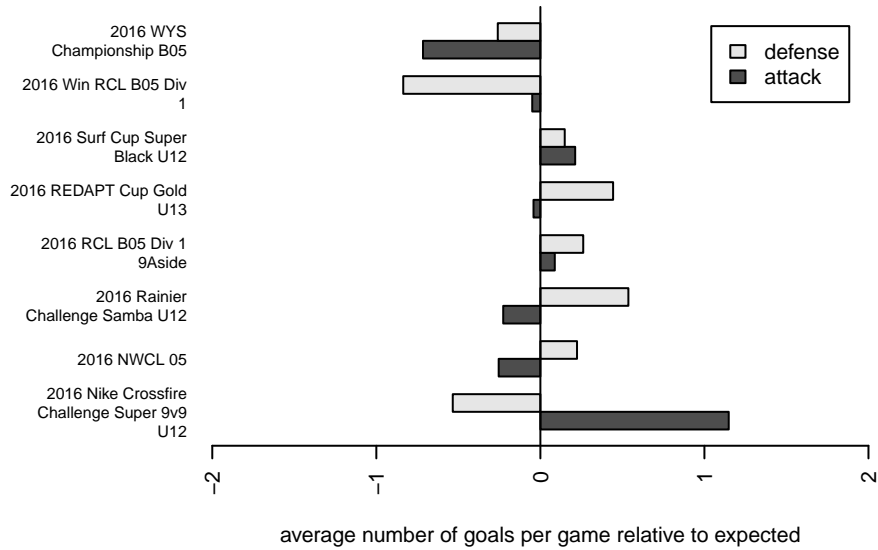

Crossfire Premier A B05

Crossfire Premier SC
 Redmond, WA
 B05 total strength=1166
 attack=4.67 defense=2.7
 fall league = RCL B05 Div 1 9Aside
 spr league = Win RCL B05 Div 1
 notes= James 2014-5

alt names used:
 CROSSFIRE PREMIER B05 A (WA)
 CROSSFIRE PREMIER B05A
 Crossfire BU12A
 Crossfire Premier B05 A
 CROSSFIRE PREMIER B2005 A (WA)
 Crossfire Premier B05 A
 Crossfire Premier B05 A

Venues played:
 2016 Rainier Challenge Samba U12
 2016 Nike Crossfire Challenge Super 9v9 U12
 2016 Surf Cup Super Black U12
 2016 REDAPT Cup Gold U13
 2016 NWCL 05
 2016 RCL B05 Div 1 9Aside
 2016 Win RCL B05 Div 1
 2016 WYS Championship B05

**attack and defense variance (black dot)
relative to other teams
and top 10 in region**

**attack and defense rating
relative to others at age
and all opponents in last 13 months**

Performance relative to 13 month average